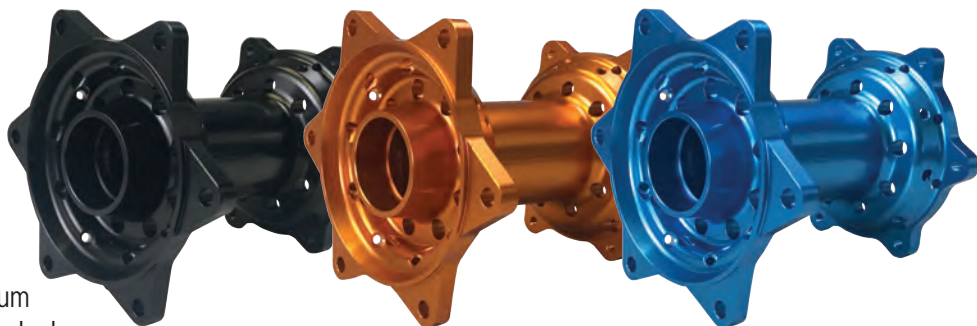

SRT Complete Wheel Assembly

New for 2018, SRT Complete Wheel Assemblies: SRT Pro Race Team wheels, developed in the most extreme off-road racing conditions. Proven wheel assemblies that rival the most expensive race ready wheels at a fraction of the cost.

- SRT Billet Hubs made from 6061 T-6 billet aluminum for maximum durability, precise fit, and an amazing look
- SRT Rims made of light weight, super durable 7000 series aluminum, heat treated for maximum strength
- Super high tensile strength SRT spokes made from stainless steel with hardened steel nipples for more durability and strength
- Uses SRT and OEM equivalent bearings, seals, spacers, sprocket, and rotor for easy serviceability
- Preassembly Includes: rim, spokes and nipples, billet hub, bearing distance tube, bearings, seals, and two sets of spacers (Front, 22mm & 26mm; Rear, 20mm & 25mm)
- Recommended: use with SRT Pro-Line Aluminum Sprocket and SRT Brake Rotor
- Off-Highway use only
- Rim & Spoke Sizes: 18 x 2.15, 19 x 2.15, 21 x 1.6; Hub Color: Silver, Black, Orange, Blue; Rim Colors: Silver, Black, Titanium; Spoke & Nipple Color: Silver, Black

Note: Check and tighten spokes after the first 3 miles, 10 miles, and 50 miles of use

KTM/Husqvarna - Complete Wheel Assembly

Fitment	Appl.	Rim Size	Rim	Spoke & Nipple	Hub Color			
					Silver Hub	Black Hub	Orange Hub	Blue Hub
KTM All Models, 125cc-530cc, 2003-Present	Front	21 x 1.6	Silver	Silver	SRT00719	SRT00788	SRT00806	SRT00824
Husqvarna All Models, 125cc-510cc, 2014-Present	Front	21 x 1.6	Silver	Black	SRT00720	SRT00789	SRT00807	SRT00825
Husaberg All Models, 125cc-570cc, 2009-2014	Front	21 x 1.6	Black	Silver	SRT00721	SRT00790	SRT00808	SRT00826
	Front	21 x 1.6	Black	Black	SRT00722	SRT00791	SRT00809	SRT00827
	Front	21 x 1.6	Titanium	Silver	SRT00723	SRT00792	SRT00810	SRT00828
	Front	21 x 1.6	Titanium	Black	SRT00724	SRT00793	SRT00811	SRT00829